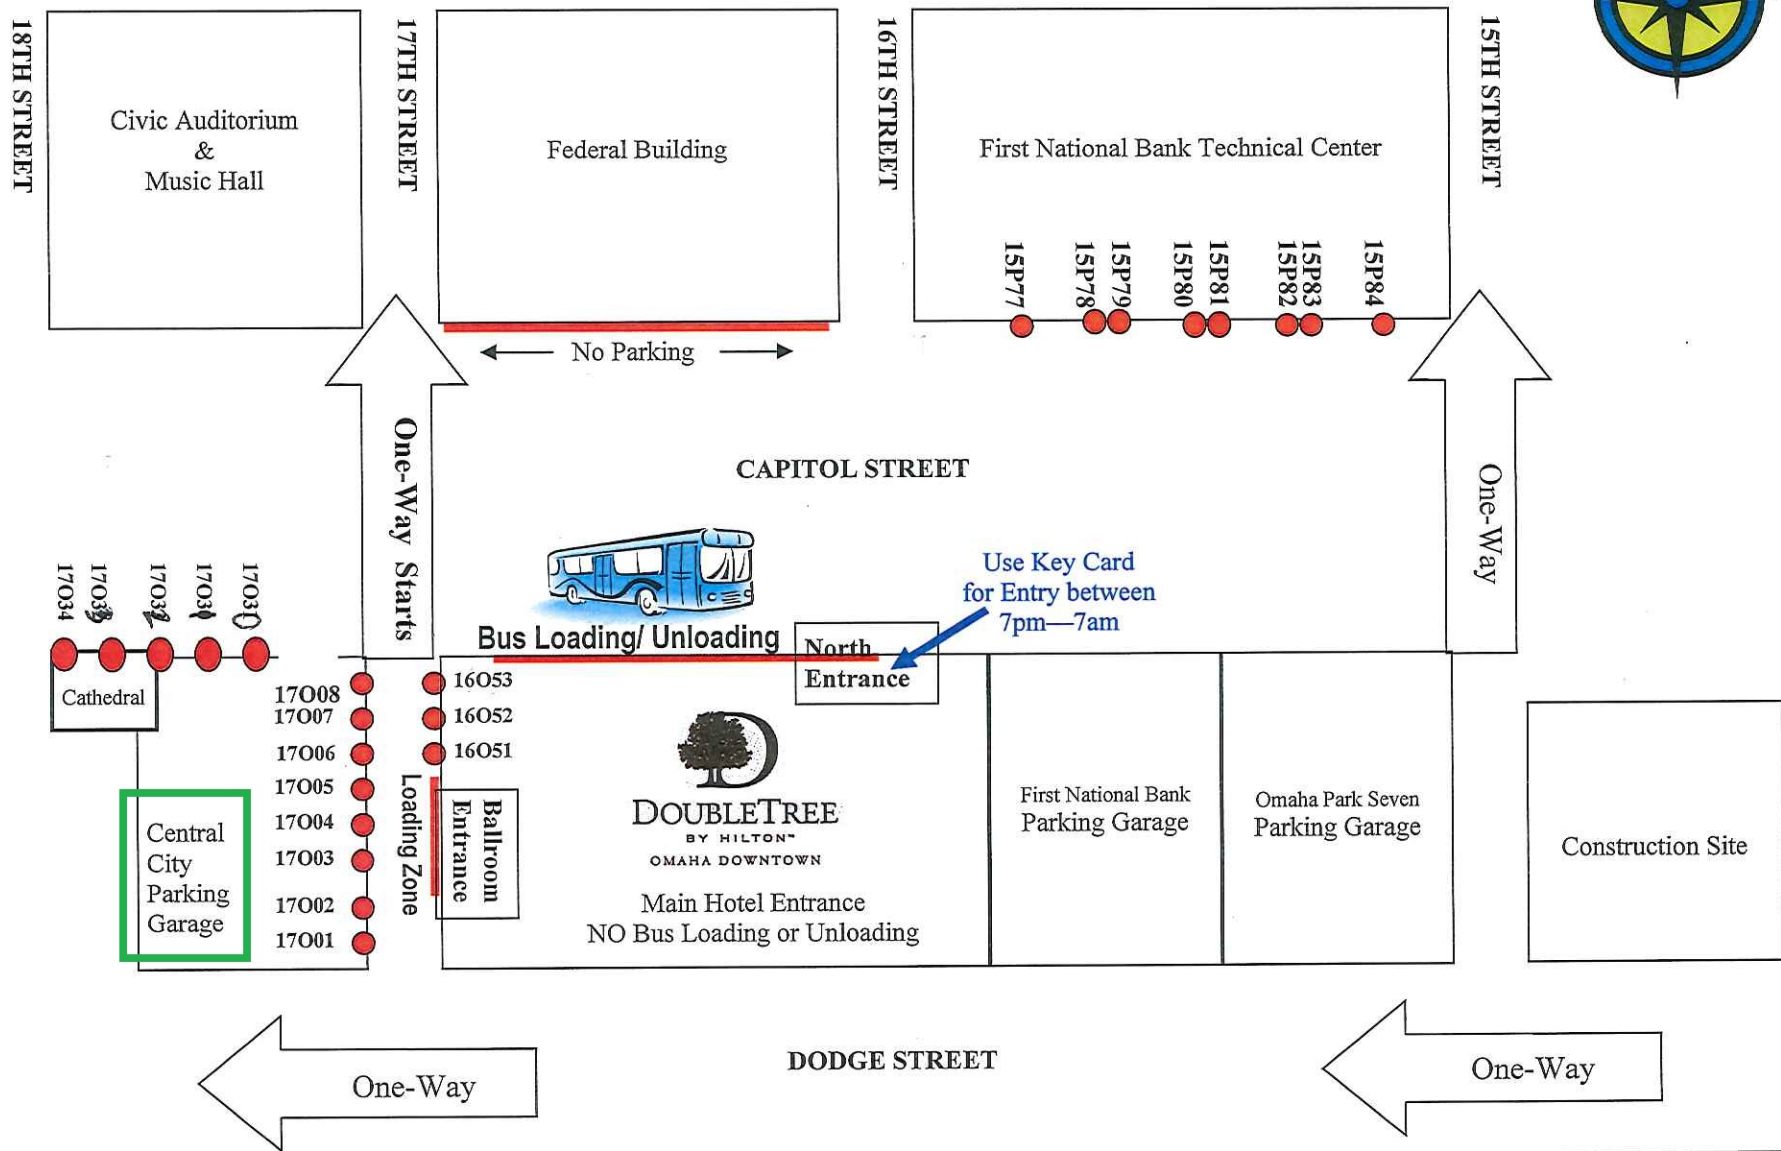

**Native Omahans Days
Homecoming Dance Attendees:**

Please park in the **Central City Parking Garage** (green box).

DoubleTree Hotel Downtown Omaha
1616 Dodge Street
Omaha, NE 68102
402-346-7600

Bus Parking Information